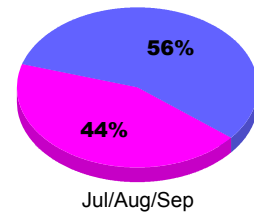

Membership Results
2012-2013

Membership
2011-2012

Month	Net Memb Goal	Actual New Memb	Actual Dropped Memb	Gain/Loss of Memb	Gain/Loss of Memb
Jul/Aug/Sep		194	-55	139	27
Totals		194	-55	139	27

Membership Results 2012-2013

Goal, New, Dropped, Gain/Loss

Comparison of Membership Gain/Loss

Current Year Compared to the Previous Year

Gender Comparison 2012-2013

Jul/Aug/Sep

Male Female