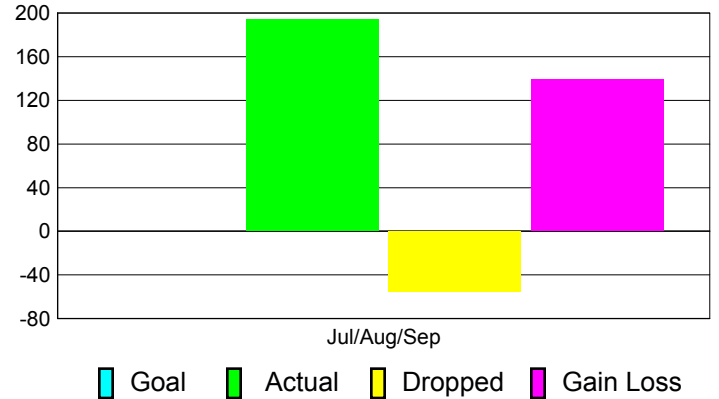

Membership Results 2012-2013

Goal, New, Dropped, Gain/Loss

Comparison of Membership Gain/Loss

Current Year Compared to the Previous Year