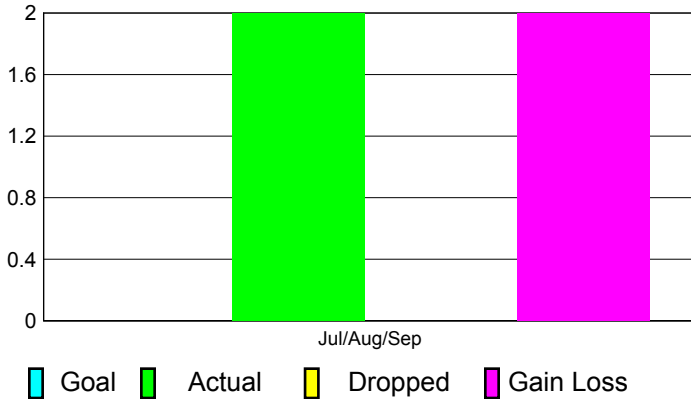

2012-2013 GMT Reports for District (or Undistricted) **District 301D1**

GMT: **Doctor DATUK K NAGARATN**, Location: **PHILIPPINES**

GMT CA: **5**

CLUBS

Club Results
2012-2013

Clubs
2011-2012

Month	New Club Goal	Actual New Clubs	Actual Dropped Clubs	Gain/Loss of Clubs	Gain/Loss of Clubs
Jul/Aug/Sep		2	0	2	0
Totals		2	0	2	0

Club Results 2012-2013

Goal, New, Dropped, Gain/Loss

Comparison of Club Gain/Loss

Current Year Compared to the Previous Year

YTD Status Quo Clubs 2012-2013

Status Quo Clubs Compared to Status Quo Members

MEMBERSHIP