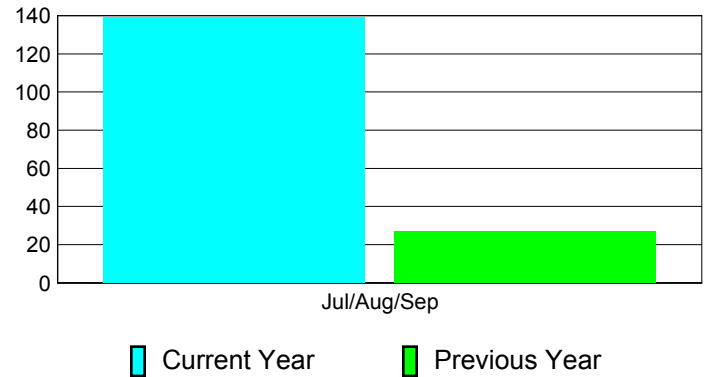

Membership Results
2012-2013

Membership
2011-2012

Month	Net Memb Goal	Actual New Memb	Actual Dropped Memb	Gain/Loss of Memb	Gain/Loss of Memb
Jul/Aug/Sep		194	-55	139	27
Totals		194	-55	139	27

Membership Results 2012-2013

Goal, New, Dropped, Gain/Loss

Comparison of Membership Gain/Loss

Current Year Compared to the Previous Year

Gender Comparison 2012-2013

Jul/Aug/Sep

Male Female